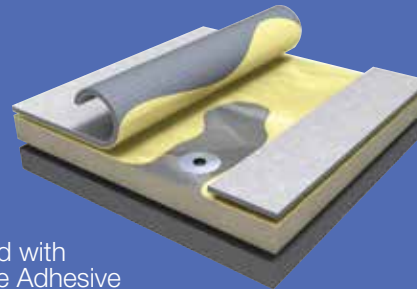

Sika Sarnifil	Versico
Sikaplan 45	VersiFLEX .050 Reinforced PVC Membrane
Sikaplan 60	VersiFLEX .060 Reinforced PVC Membrane
	VersiFLEX .080 Reinforced PVC Membrane
	VersiFleece® PVC
	VersiFlex™-E KEE HP
G459 Flashing	VersiFLEX Flashing
Crossgrip Walkway	VersiFLEX PVC Heat Weldable Walkway Rolls
Sarnacol 2170 Adhesive	VersiFLEX PVC Bonding Adhesive
Sarnacol 2166 Adhesive	VersiFLEX Low VOC PVC Bonding Adhesive
Sarnacol 2121 Adhesive	Aquabase 120 Bonding Adhesive
	VersiFLEX PVC Cut Edge Sealant
	Universal Single Ply Sealant
	G-500 CM Water Cut-Off Mastic
Sarnasolv	PVC Membrane Cleaner
Sarnastack	VersiFLEX PVC Molded Pipe Flashing
Open Post Flashing	VersiFLEX PVC Split Pipe Seal
Sarnafiller	White One-Part Pourable Sealer
Pitch Pocket	VersiFLEX PVC Molded Sealant Pockets
	VersiFLEX PVC Square Tubing Wrap
	VersiFLEX PVC Overlayment Strip
Sarnacorners Universal	
	VersiFLEX PVC Inside Corners
	VersiFLEX PVC Outside Corners
Sarnacircles	VersiFLEX PVC T-Joint Cover
Sarnaclad	PVC Coated Metal
Sarnafelt	HP Protective Mat
Sarnafastener #12	HPV Fastener
Sarnafastener #14	MP 14-10 Concrete Fastener
Sarnafastener - MAXload	HPVX Fastener
	HPV-ASAP Fastener
Sarnaplate	Insulation Fastening Plate
Sarnadisk MAXload	HPVX Plate
Sarnabar	Termination Bar

PVC
Mechanically Attached

PVC
Fully Adhered with
HydroBond Water-Based
PVC Bonding Adhesive

PVC
Fully Adhered with
Solvent-Base Adhesive

“The name trusted in roofing since 1906”

Customer Line: 800-786-1492
www.mulehide.com