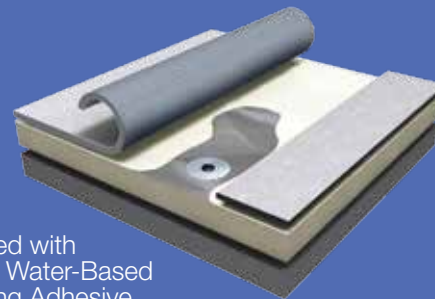

Sika Sarnifil	Versico
Sikaplan 45	VersiFLEX .050 Reinforced PVC Membrane
Sikaplan 60	VersiFLEX .060 Reinforced PVC Membrane
	VersiFLEX .080 Reinforced PVC Membrane
	VersiFleece® PVC
	VersiFlex™-E KEE HP
G459 Flashing	VersiFLEX Flashing
Crossgrip Walkway	VersiFLEX PVC Heat Weldable Walkway Rolls
Sarnacol 2170 Adhesive	VersiFLEX PVC Bonding Adhesive
Sarnacol 2166 Adhesive	VersiFLEX Low VOC PVC Bonding Adhesive
Sarnacol 2121 Adhesive	Aquabase 120 Bonding Adhesive
	VersiFLEX PVC Cut Edge Sealant
	Universal Single Ply Sealant
	G-500 CM Water Cut-Off Mastic
Sarnasolv	PVC Membrane Cleaner
Sarnastack	VersiFLEX PVC Molded Pipe Flashing
Open Post Flashing	VersiFLEX PVC Split Pipe Seal
Sarnafiller	White One-Part Pourable Sealer
Pitch Pocket	VersiFLEX PVC Molded Sealant Pockets
	VersiFLEX PVC Square Tubing Wrap
	VersiFLEX PVC Overlayment Strip
Sarnacorners Universal	
	VersiFLEX PVC Inside Corners
	VersiFLEX PVC Outside Corners
Sarnacircles	VersiFLEX PVC T-Joint Cover
Sarnaclad	PVC Coated Metal
Sarnafelt	HP Protective Mat
Sarnafastener #12	HPV Fastener
Sarnafastener #14	MP 14-10 Concrete Fastener
Sarnafastener - MAXload	HPVX Fastener
	HPV-ASAP Fastener
Sarnaplate	Insulation Fastening Plate
Sarnadisk MAXload	HPVX Plate
Sarnabar	Termination Bar

PVC
Mechanically Attached

PVC
Fully Adhered with
HydroBond Water-Based
PVC Bonding Adhesive

PVC
Fully Adhered with
Solvent-Base Adhesive

“The name trusted in roofing since 1906”

Customer Line: 800-786-1492
www.mulehide.com