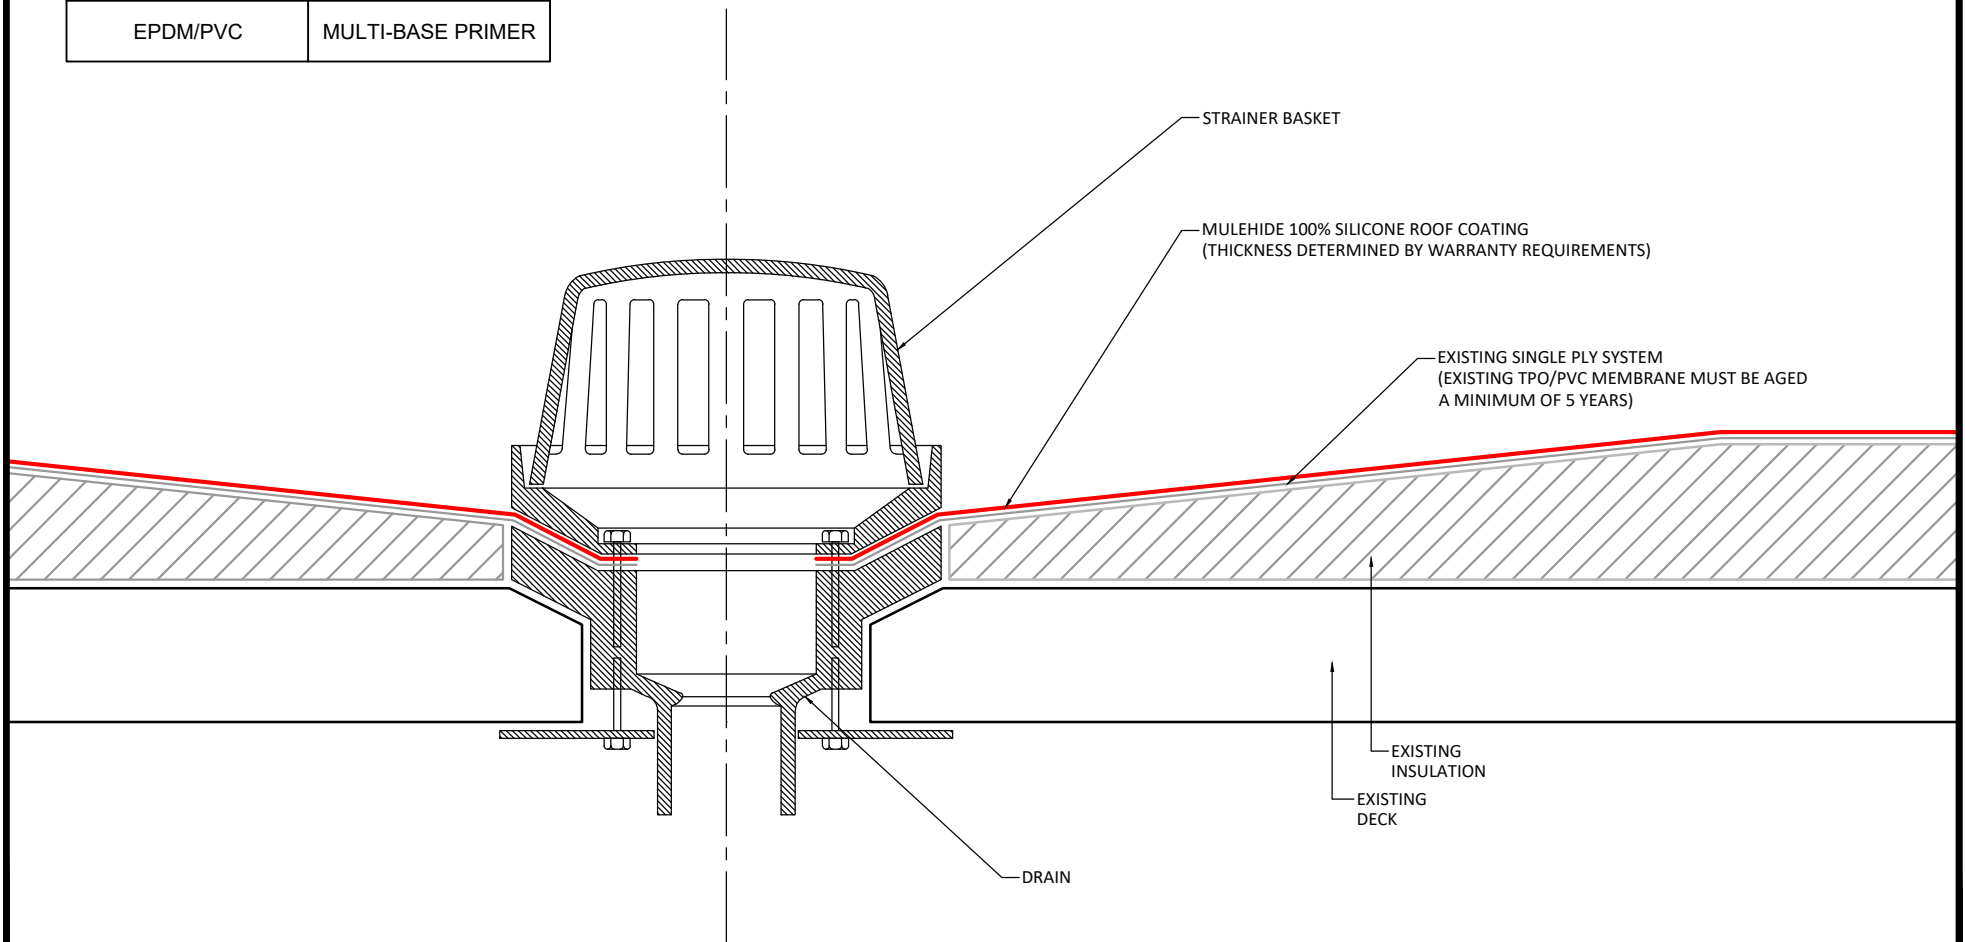

MEMBRANE	REQUIRED PRIMER
TPO	SI PRIMER
EPDM/PVC	MULTI-BASE PRIMER

APPLICABLE SYSTEMS (AND MEMBRANES)  
EXISTING SINGLE PLY ASSEMBLY

**MULEHIDE**

100% SILICONE SINGLE PLY DRAIN DETAIL

MAXIMUM WARRANTY:  
20 YEARS