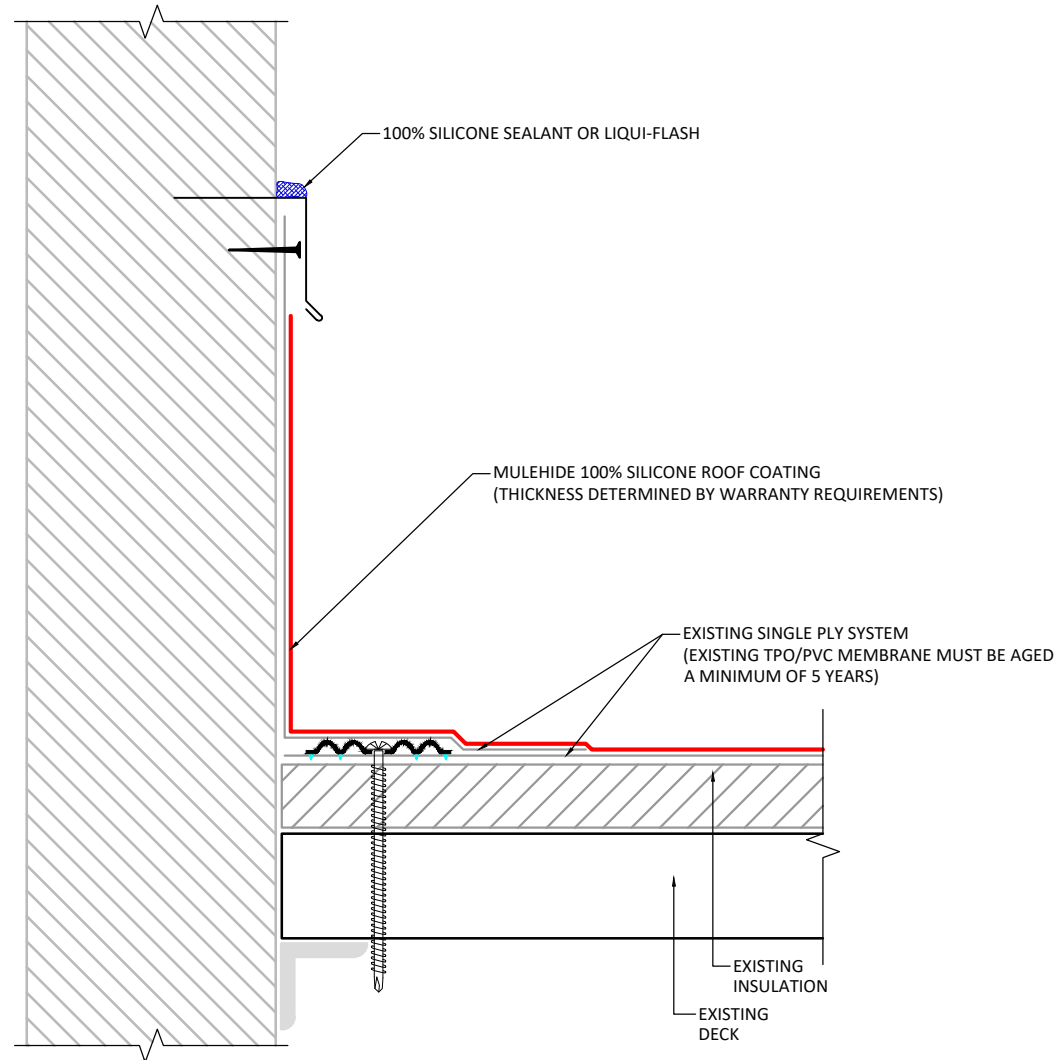

MEMBRANE	REQUIRED PRIMER
TPO	SI PRIMER
EPDM / PVC	MULTI-BASE PRIMER

APPLICABLE SYSTEMS (AND MEMBRANES)
EXISTING SINGLE PLY ASSEMBLY

MULEHIDE

100% SILICONE SINGLE PLY WALL FLASHING DETAIL

MAXIMUM WARRANTY:
20 YEARS