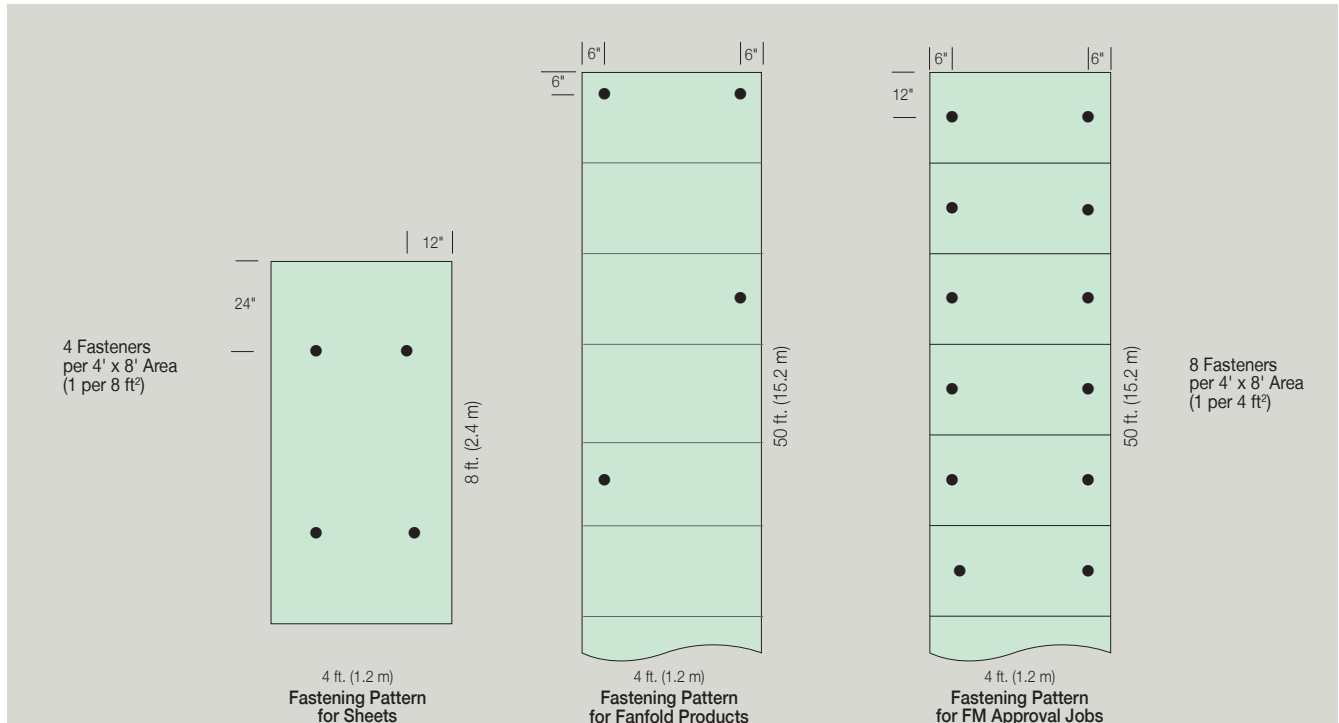

Technical Bulletin - No 1003

Fastening Patterns for *Kingspan GreenGuard*® Roofing Cover Board Used Under Light-Colored Roof Membranes