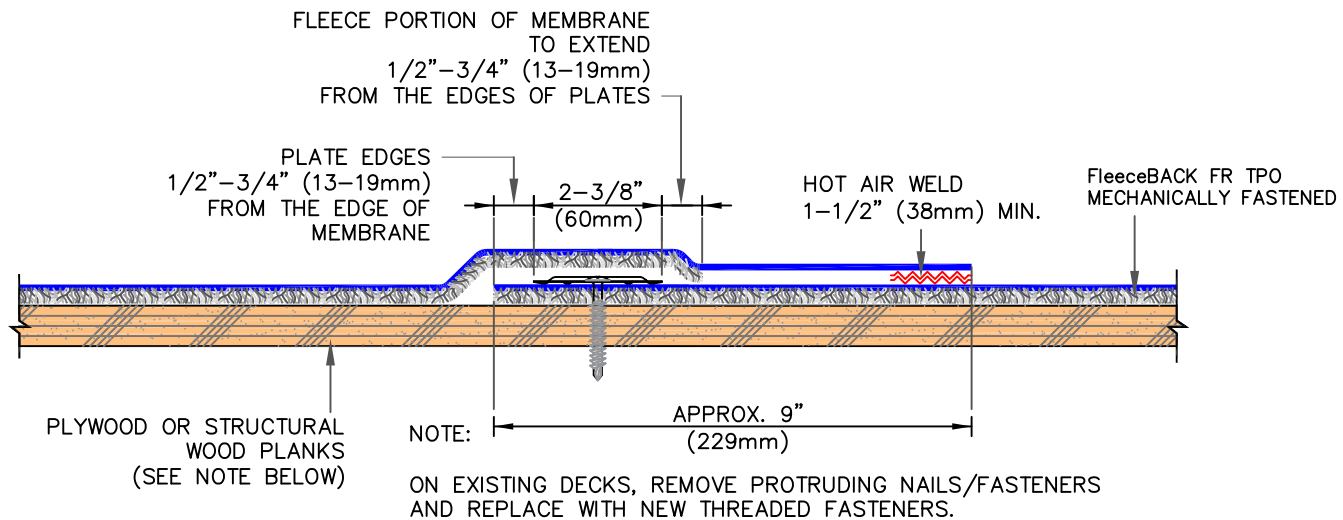

DETAIL A (TYPICAL SEAM)

DETAIL B (SEAM FOR OBTAINING HAIL WARRANTY COVERAGE)

DIRECT APPLICATION OVER WOOD DECK

**MULE-HIDE
PRODUCTS CO., INC.**

FIELD SEAM
SYSTEMS:
ALL FLEECE BACK TPO

DETAIL NO.:

MHTF-110

REVISION DATE: 09/2018