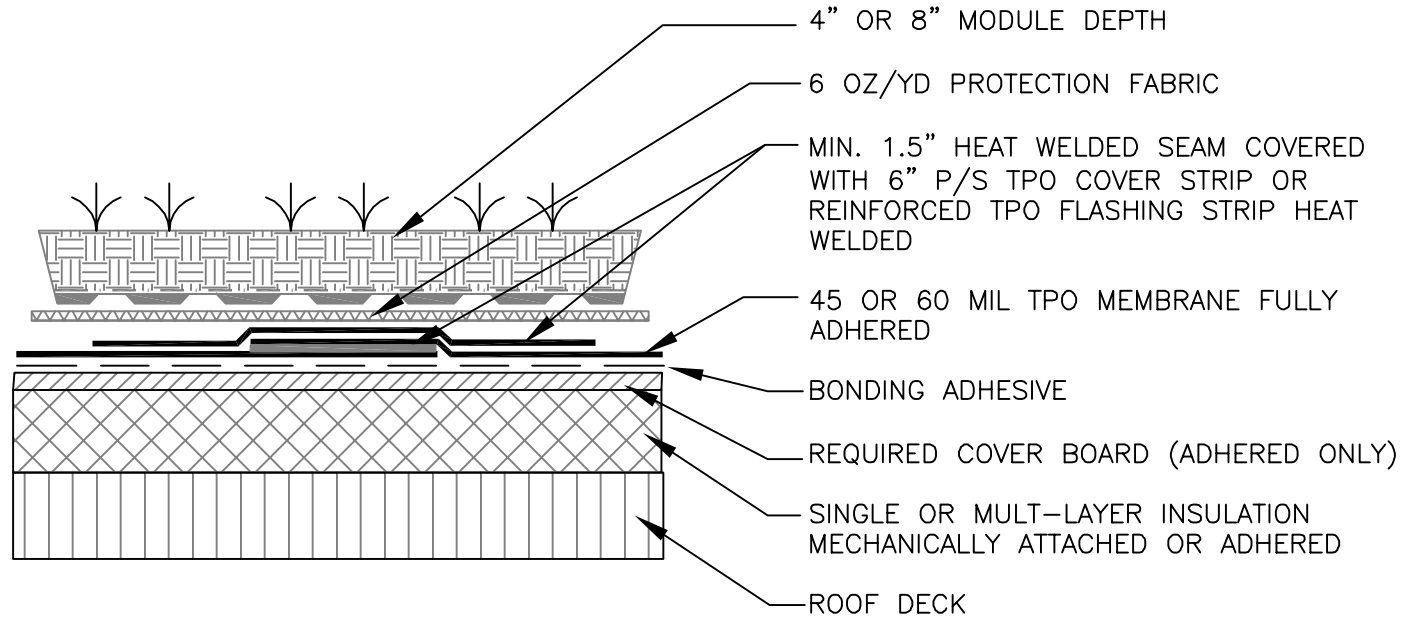

ASSEMBLY TFA-1

10 OR 15 YEAR SYSTEM WARRANTY (WITH OR WITHOUT WRAP-AROUND WARRANTY)

- 4" OR 8" MODULE DEPTH
- 6 OZ/YD PROTECTION FABRIC
- MIN. 1.5" HEAT WELDED SEAM COVERED WITH 6" REINFORCED TPO FLASHING STRIP HEAT WELDED
- 60 OR 80 MIL TPO MEMBRANE FULLY ADHERED
- BONDING ADHESIVE
- REQUIRED COVER BOARD (ADHERED ONLY)
- SINGLE OR MULT-LAYER INSULATION MECHANICALLY ATTACHED OR ADHERED
- ROOF DECK

ASSEMBLY TFA-2

20 YEAR SYSTEM WARRANTY (WITH OR WITHOUT WRAP-AROUND WARRANTY)

20-YEAR ENHANCEMENTS REQUIRED WITH 60 MIL OR 80 MIL

MULE-HIDE PRODUCTS CO., INC.
AUGUST 2008

MULE-HIDE LIVING ROOF APPROVED ROOFING SYSTEMS
SYSTEMS:
TPO - FULLY ADHERED LIVING ROOF ATTACHMENT III