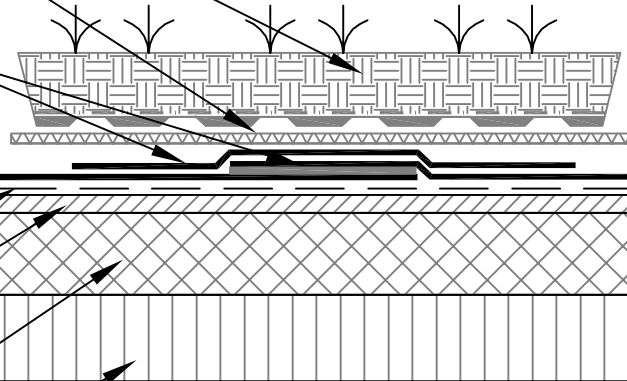

ASSEMBLY TFA-1

10 OR 15 YEAR SYSTEM WARRANTY (WITH OR WITHOUT WRAP-AROUND WARRANTY)

- 4" OR 8" MODULE DEPTH
- 6 OZ/YD PROTECTION FABRIC
- MIN. 1.5" HEAT WELDED SEAM COVERED WITH 6" REINFORCED TPO FLASHING STRIP HEAT WELDED
- 60 OR 80 MIL TPO MEMBRANE FULLY ADHERED
- BONDING ADHESIVE
- REQUIRED COVER BOARD (ADHERED ONLY)
- SINGLE OR MULT-LAYER INSULATION MECHANICALLY ATTACHED OR ADHERED
- ROOF DECK

ASSEMBLY TFA-2

20 YEAR SYSTEM WARRANTY (WITH OR WITHOUT WRAP-AROUND WARRANTY)

20-YEAR ENHANCEMENTS REQUIRED WITH 60 MIL OR 80 MIL

MULE-HIDE PRODUCTS CO., INC.
AUGUST 2008

MULE-HIDE LIVING ROOF APPROVED ROOFING SYSTEMS
SYSTEMS:
TPO - FULLY ADHERED LIVING ROOF ATTACHMENT III